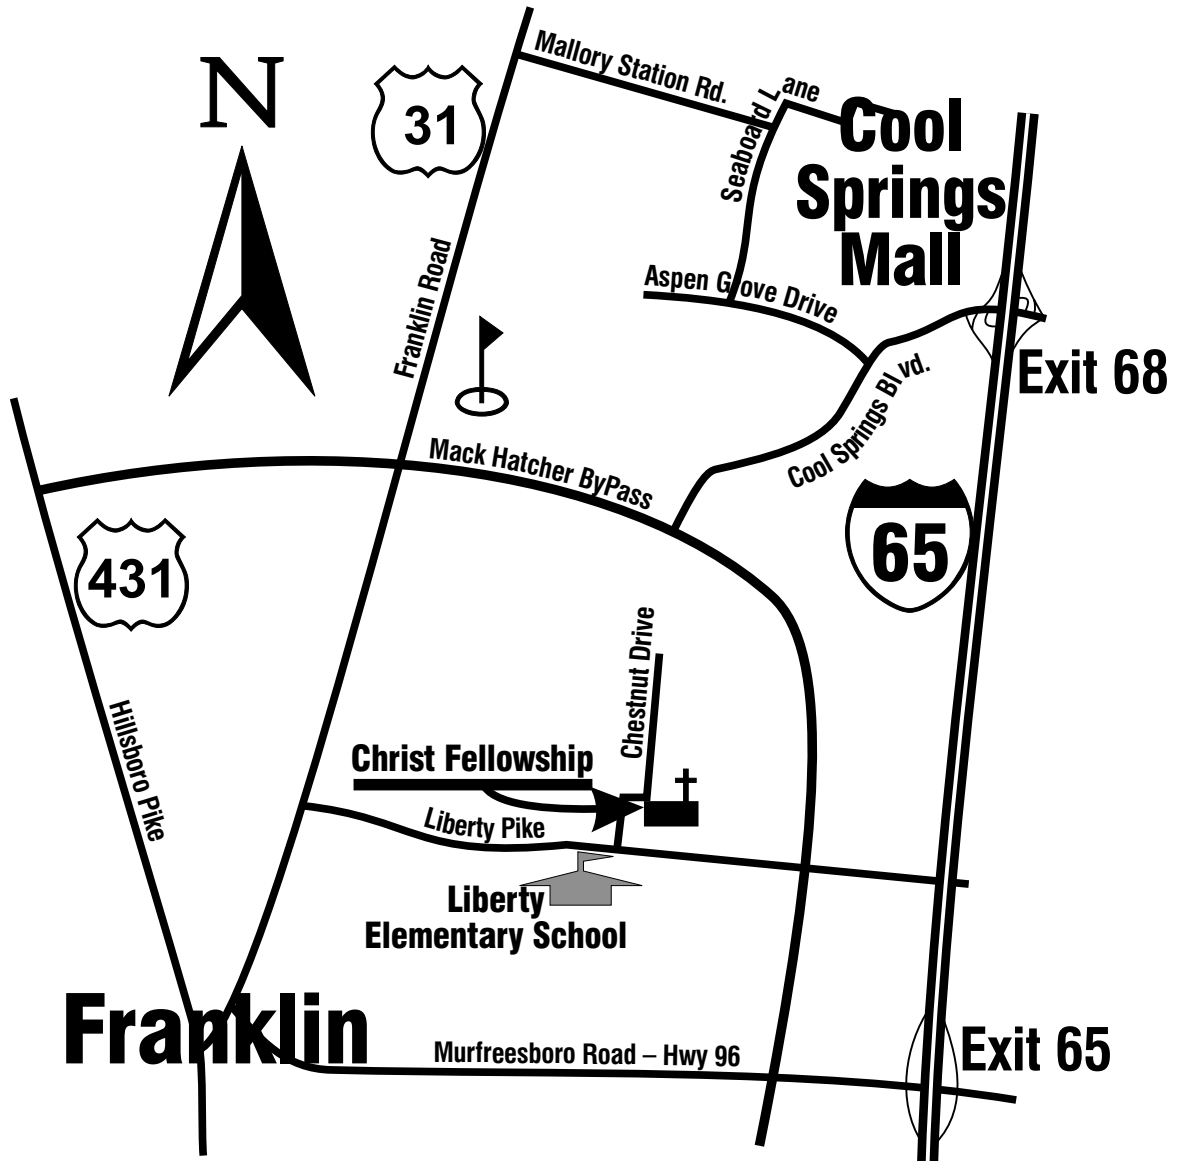

Christ Fellowship

Driving information on the following page.