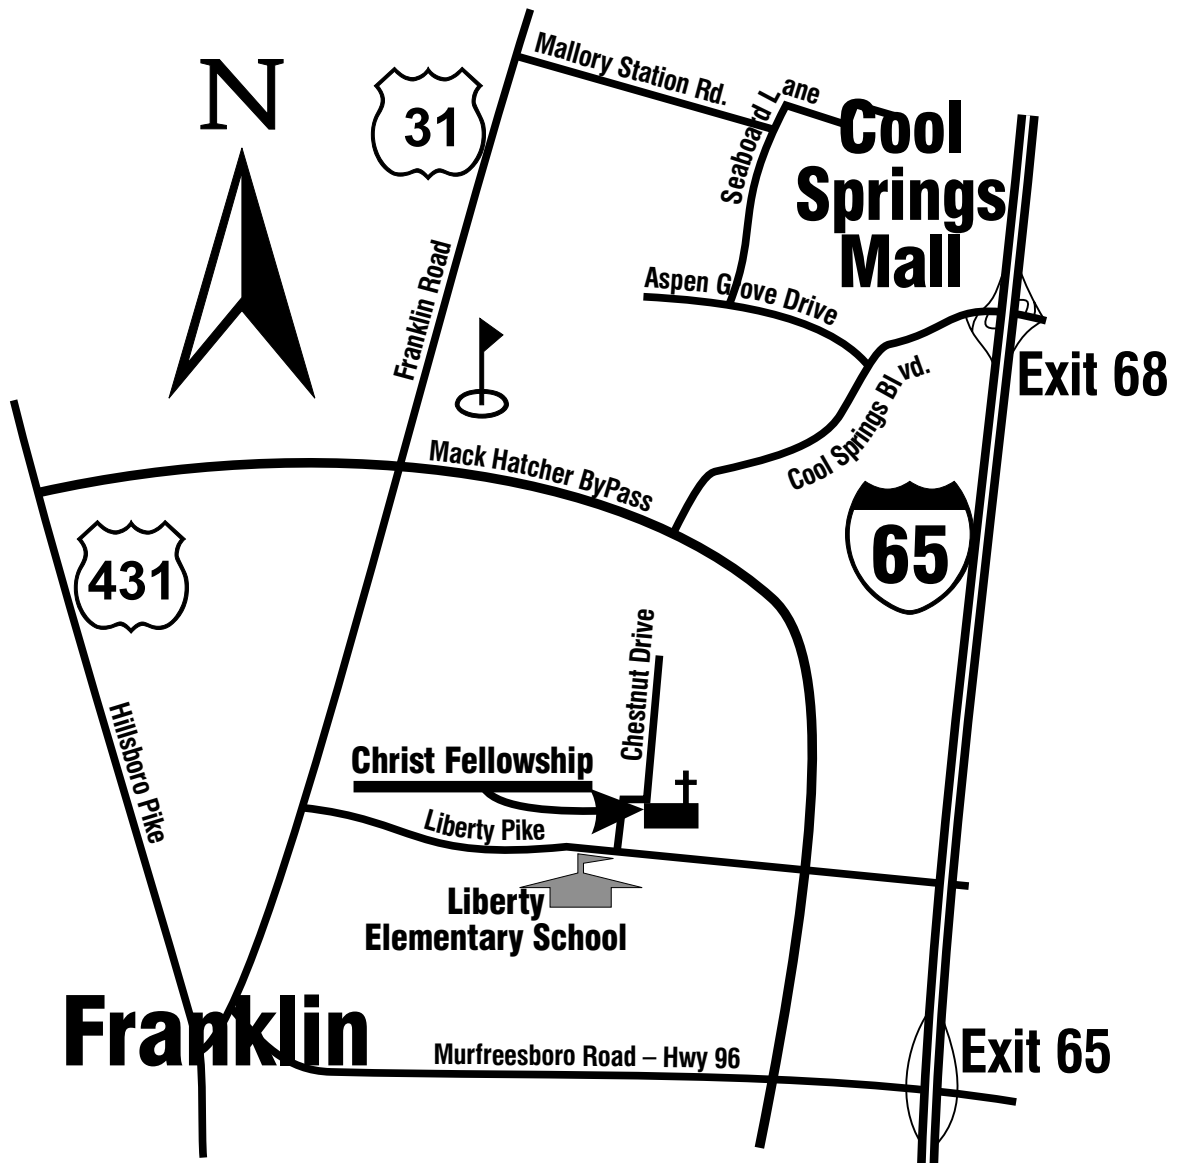

Christ Fellowship

Driving information on the following page.